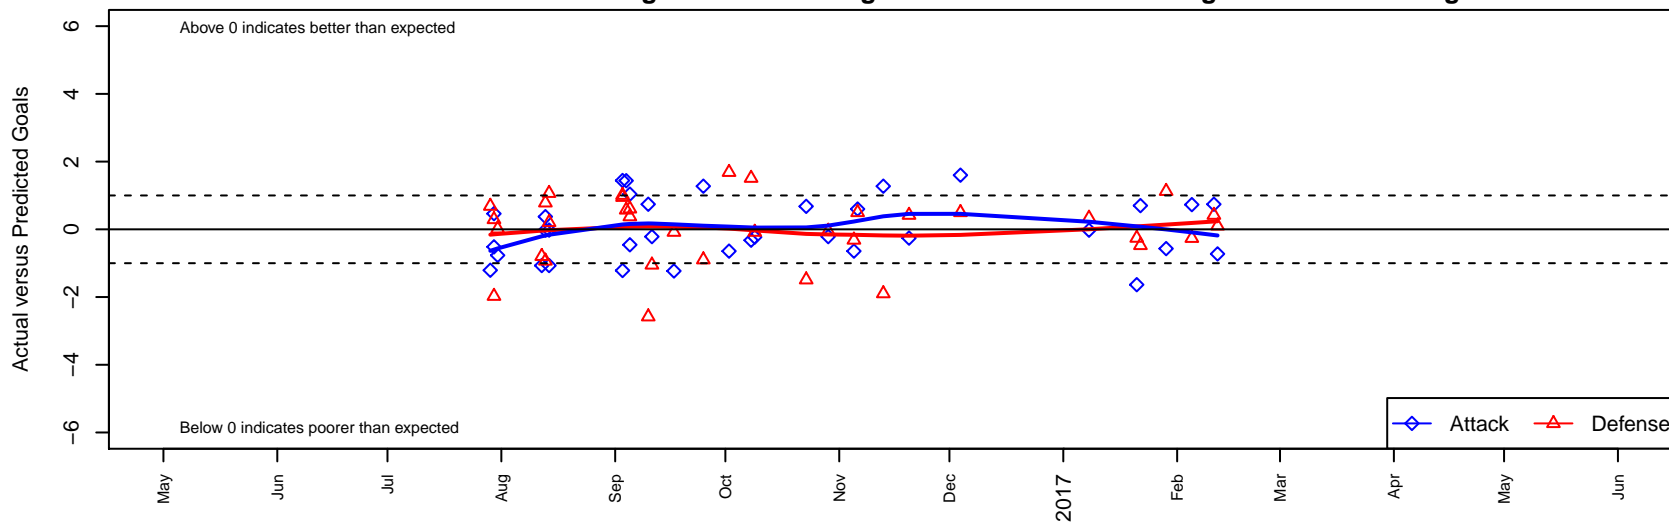

Kitsap Alliance FC Red B00

Kitsap Alliance FC
 Silverdale, WA
 B00 total strength=1680
 attack=20.27 defense=22.01
 fall league = RCL B00 Div 2

alt names used:
 KITSAP ALLIANCE FC B00A
 Kitsap Alliance FC B00 A
 Kitsap Alliance FC B00 A

Venues played:
 2016 Mt Hood Challenge U17-U19 Gold
 2016 Pacific Coast Challenge U17-19
 2016 Labor Day Cup BU17 Gold
 2016 RCL B00 Div 2
 2016 WYS Presidents Cup B00

Kitsap Alliance FC Red B00
 Dots are actual minus expected GF (blue circles) and GA (red triangles).
 Blue line is smoothed change in attack strength. Red is smoothed change in defense strength.

**attack and defense variance (black dot)
relative to other teams
and top 10 in region**

**attack and defense rating
relative to others at age
and all opponents in last 13 months**

Performance relative to 13 month average