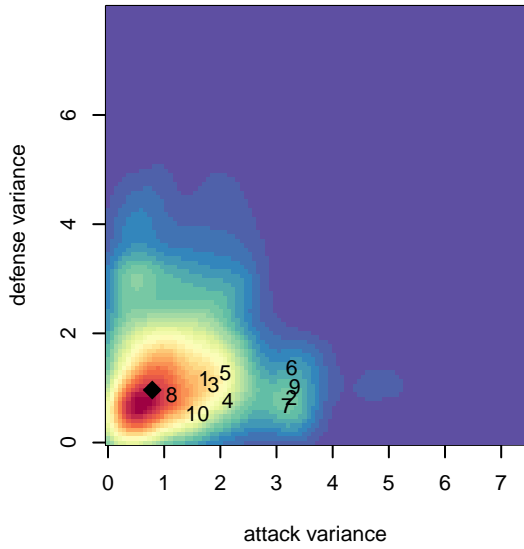

Kitsap Alliance FC Red B00

Kitsap Alliance FC
 Silverdale, WA
 B00 total strength=1680
 attack=20.27 defense=22.01
 fall league = RCL B00 Div 2

alt names used:
 KITSAP ALLIANCE FC B00A
 Kitsap Alliance FC B00 A
 Kitsap Alliance FC B00 A

Venues played:
 2016 Mt Hood Challenge U17-U19 Gold
 2016 Pacific Coast Challenge U17-19
 2016 Labor Day Cup BU17 Gold
 2016 RCL B00 Div 2
 2016 WYS Presidents Cup B00

Kitsap Alliance FC Red B00
 Dots are actual minus expected GF (blue circles) and GA (red triangles).
 Blue line is smoothed change in attack strength. Red is smoothed change in defense strength.

**attack and defense variance (black dot)
relative to other teams
and top 10 in region**

**attack and defense rating
relative to others at age
and all opponents in last 13 months**

Performance relative to 13 month average