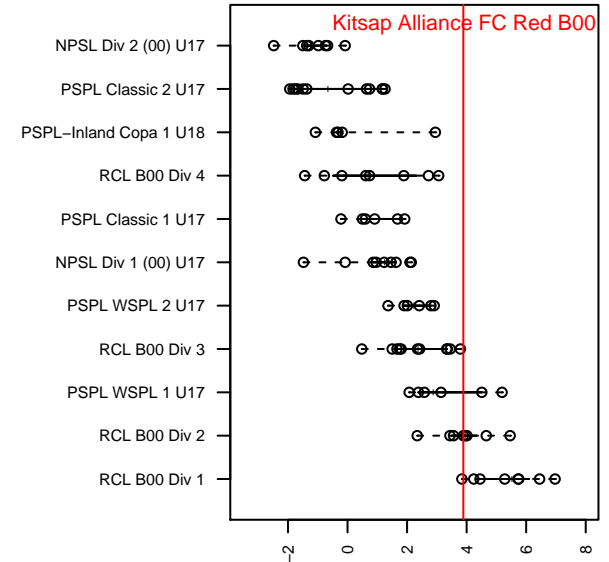

Kitsap Alliance FC Red B00

Kitsap Alliance FC
 Silverdale, WA
 B00 total strength=1680
 attack=20.27 defense=22.01
 fall league = RCL B00 Div 2

alt names used:
 KITSAP ALLIANCE FC B00A
 Kitsap Alliance FC B00 A
 Kitsap Alliance FC B00 A

Venues played:
 2016 Mt Hood Challenge U17-U19 Gold
 2016 Pacific Coast Challenge U17-19
 2016 Labor Day Cup BU17 Gold
 2016 RCL B00 Div 2
 2016 WYS Presidents Cup B00

Kitsap Alliance FC Red B00
 Dots are actual minus expected GF (blue circles) and GA (red triangles).
 Blue line is smoothed change in attack strength. Red is smoothed change in defense strength.

**attack and defense variance (black dot)
relative to other teams
and top 10 in region**

**attack and defense rating
relative to others at age
and all opponents in last 13 months**

Performance relative to 13 month average