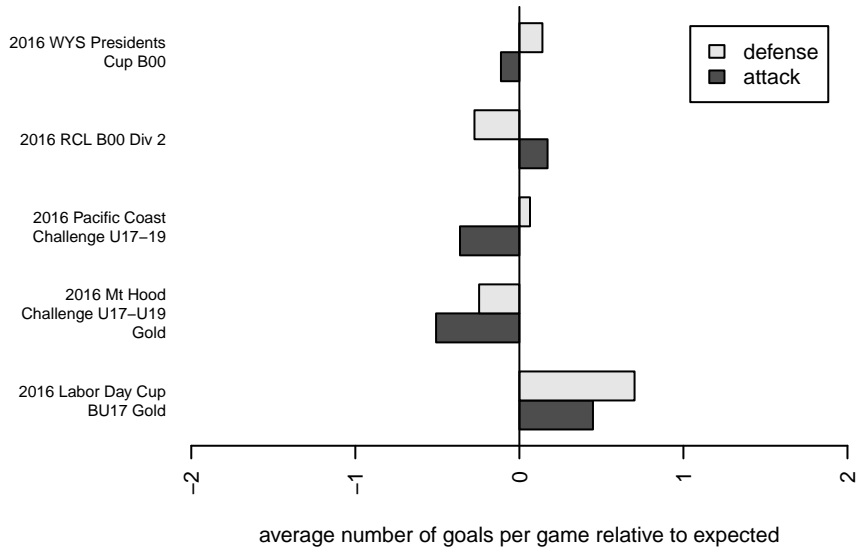

Kitsap Alliance FC Red B00

Kitsap Alliance FC
 Silverdale, WA
 B00 total strength=1680
 attack=20.27 defense=22.01
 fall league = RCL B00 Div 2

alt names used:
 KITSAP ALLIANCE FC B00A
 Kitsap Alliance FC B00 A
 Kitsap Alliance FC B00 A

Venues played:
 2016 Mt Hood Challenge U17-U19 Gold
 2016 Pacific Coast Challenge U17-19
 2016 Labor Day Cup BU17 Gold
 2016 RCL B00 Div 2
 2016 WYS Presidents Cup B00

Kitsap Alliance FC Red B00
 Dots are actual minus expected GF (blue circles) and GA (red triangles).
 Blue line is smoothed change in attack strength. Red is smoothed change in defense strength.

**attack and defense variance (black dot)
relative to other teams
and top 10 in region**

**attack and defense rating
relative to others at age
and all opponents in last 13 months**

Performance relative to 13 month average