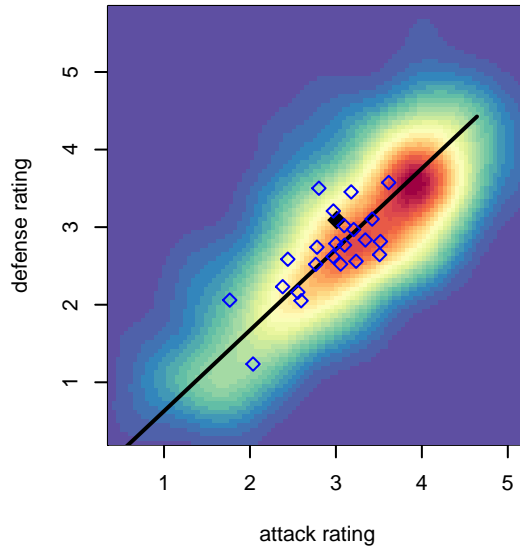

Kitsap Alliance FC Red B00

Kitsap Alliance FC
 Silverdale, WA
 B00 total strength=1680
 attack=20.27 defense=22.01
 fall league = RCL B00 Div 2

alt names used:
 KITSAP ALLIANCE FC B00A
 Kitsap Alliance FC B00 A
 Kitsap Alliance FC B00 A

Venues played:
 2016 Mt Hood Challenge U17-U19 Gold
 2016 Pacific Coast Challenge U17-19
 2016 Labor Day Cup BU17 Gold
 2016 RCL B00 Div 2
 2016 WYS Presidents Cup B00

Kitsap Alliance FC Red B00
 Dots are actual minus expected GF (blue circles) and GA (red triangles).
 Blue line is smoothed change in attack strength. Red is smoothed change in defense strength.

**attack and defense variance (black dot)
relative to other teams
and top 10 in region**

**attack and defense rating
relative to others at age
and all opponents in last 13 months**

Performance relative to 13 month average